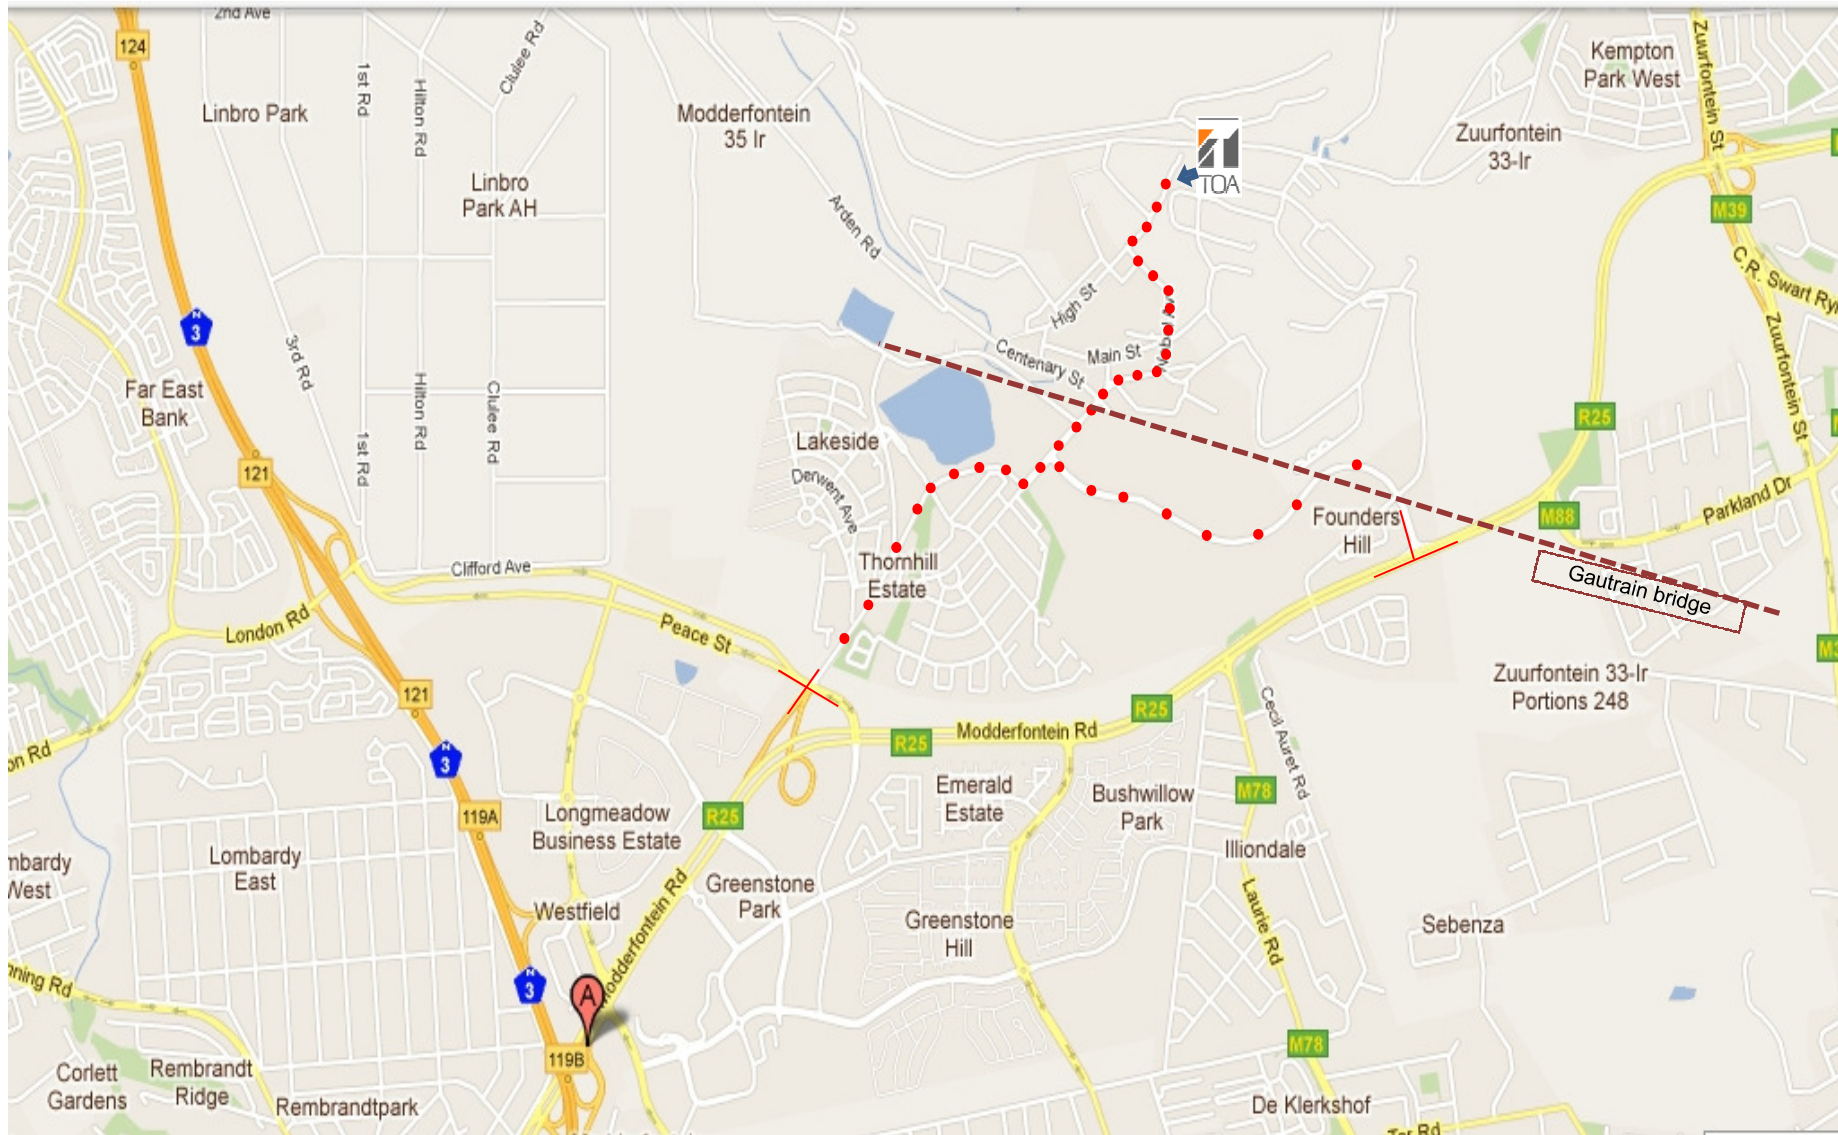

TOA SA, High Street, right hand side. Tel +27 (0)11 608 14 77

Directions to TOA Electronics SA, Moddercrest Office Park, Modderfontein, Johannesburg